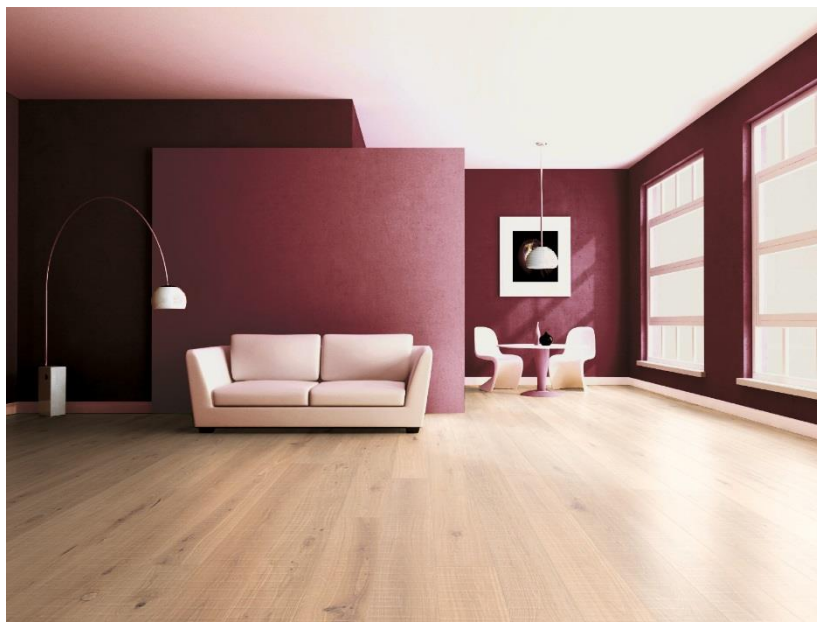

# Objects with Hain natural wooden floors

**Café in Erding**  
**Castello light smoked oak**

**Brauereigasthof  
Inselkammer**

**Aying  
Siegertsbrunn**

**Wide plank  
fir  
Brushed lyed and  
oiled**